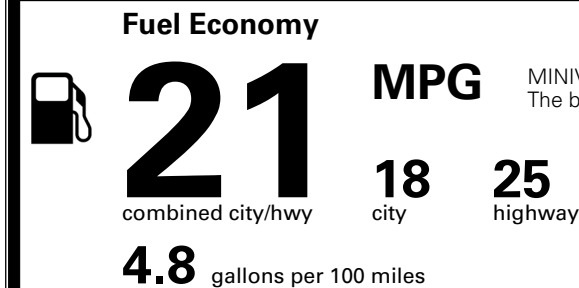

\$285.00

MSRP INCLUDING OPTIONS

\$ 41,875.00

INLAND FREIGHT AND HANDLING

\$ 1,545.00

TOTAL MANUFACTURER'S SUGGESTED RETAIL PRICE ▶

\$ 43,420.00

TOTAL ADDITIONAL WEIGHT: 11.4

EPA DOT Fuel Economy and Environment

Gasoline Vehicle

MINIVANS range from 20 to 83 MPG. The best vehicle rates 146 MPGe.

You spend **\$3,250** more in fuel costs over 5 years compared to the average new vehicle.