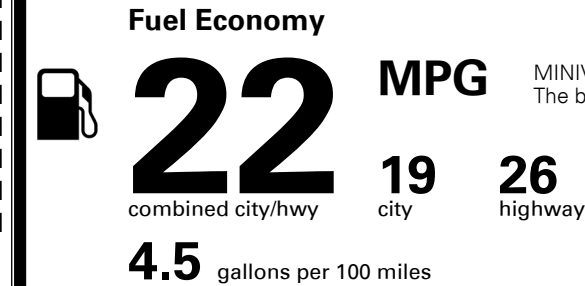

EPA DOT Fuel Economy and Environment

Gasoline Vehicle

MINIVANS range from 20 to 48 MPG.
The best vehicle rates 140 MPGe.

You spend
$2,500
more in fuel costs
over 5 years
compared to the
average new vehicle.

Annual fuel cost
$2,450