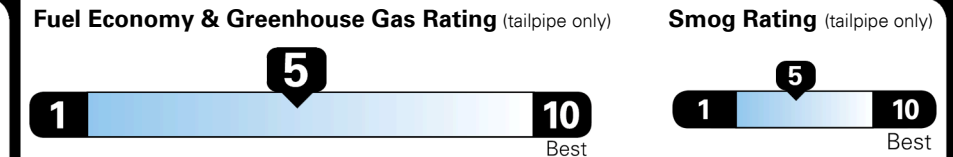

This vehicle emits 408 grams CO₂ per mile. The best emits 0 grams per mile (tailpipe only). Producing and distributing fuel also create emissions; learn more at fueleconomy.gov.

Actual results will vary for many reasons, including driving conditions and how you drive and maintain your vehicle. The average new vehicle gets 28 MPG and costs $9,750 to fuel over 5 years. Cost estimates are based on 15,000 miles per year at $ 3.60 per gallon. MPGe is miles per gasoline gallon equivalent. Vehicle emissions are a significant cause of climate change and smog.

fueleconomy.gov

Calculate personalized estimates and compare vehicles

GOVERNMENT 5-STAR SAFETY RATINGS

Overall Vehicle Score Not Rated

Based on the combined rating of frontal, side and rollover.
Should ONLY be compared to other vehicles of similar size and weight.

Frontal	Driver	Not Rated
Crash	Passenger	Not Rated

Based on the risk of injury in a frontal impact.
Should ONLY be compared to other vehicles of similar size and weight.

Side	Front seat	Not Rated
Crash	Rear seat	Not Rated

Star ratings based on the risk of injury in a side impact.

Rollover Not Rated

Star ratings based on the risk of rollover in a single-vehicle crash.

Star ratings range from 1 to 5 stars (★★★★★) with 5 being the highest.

Source: National Highway Traffic Safety Administration (NHTSA).

www.safercar.gov or 1-888-327-4236

Manufacturer's suggested retail price includes Manufacturer's recommended pre-delivery service. License and title fees, state and local taxes and other dealer installed options and accessories are not included in the manufacturer's suggested retail price.

PARTS CONTENT INFORMATION

FOR VEHICLES IN THIS CAR LINE U.S./CANADIAN PARTS CONTENT: 1 %

MAJOR SOURCES OF FOREIGN PARTS: KOREA: 95%

NOTE: PARTS CONTENT DOES NOT INCLUDE FINAL ASSEMBLY, DISTRIBUTION, OR OTHER NON-PARTS COSTS.

FOR THIS VEHICLE FINAL ASSEMBLY POINT: GWANGMYEONG, KOREA

COUNTRY OF ORIGIN

ENGINE: KOREA

TRANSMISSION: KOREA