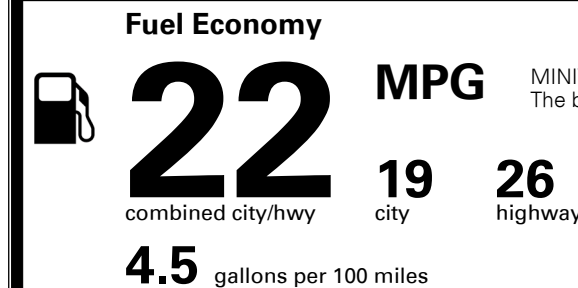

TOTAL ADDITIONAL WEIGHT: 11.4

EPA DOT Fuel Economy and Environment

Gasoline Vehicle

MINIVANS range from 20 to 48 MPG. The best vehicle rates 140 MPGe.

You spend
\$2,500
 more in fuel costs
 over 5 years
 compared to the
 average new vehicle.