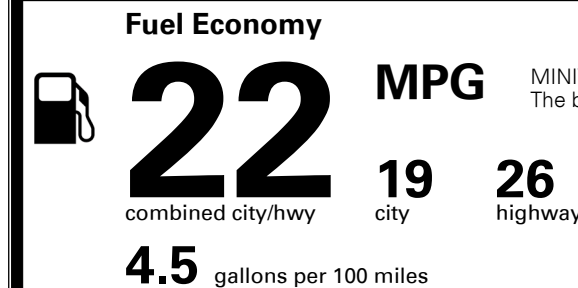

TOTAL ADDITIONAL WEIGHT: 11.4

EPA DOT Fuel Economy and Environment

Gasoline Vehicle

MINIVANS range from 20 to 48 MPG. The best vehicle rates 140 MPGe.

You spend **\$2,500** more in fuel costs over 5 years compared to the average new vehicle.