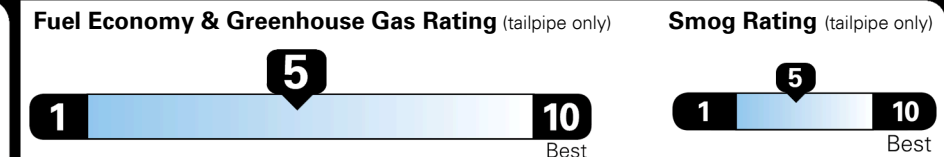

This vehicle emits 408 grams CO₂ per mile. The best emits 0 grams per mile (tailpipe only). Producing and distributing fuel also create emissions; learn more at fueleconomy.gov.

Actual results will vary for many reasons, including driving conditions and how you drive and maintain your vehicle. The average new vehicle gets 28 MPG and costs $9,750 to fuel over 5 years. Cost estimates are based on 15,000 miles per year at $ 3.60 per gallon. MPGe is miles per gasoline gallon equivalent. Vehicle emissions are a significant cause of climate change and smog.

fueleconomy.gov

Calculate personalized estimates and compare vehicles

GOVERNMENT 5-STAR SAFETY RATINGS

Overall Vehicle Score Not Rated

Based on the combined rating of frontal, side and rollover. Should ONLY be compared to other vehicles of similar size and weight.

Frontal	Driver	Not Rated
Crash	Passenger	Not Rated

Based on the risk of injury in a frontal impact. Should ONLY be compared to other vehicles of similar size and weight.

Side	Front seat	Not Rated
Crash	Rear seat	Not Rated

Star ratings based on the risk of injury in a side impact.

Rollover Not Rated

Star ratings based on the risk of rollover in a single-vehicle crash.

Star ratings range from 1 to 5 stars (★★★★★) with 5 being the highest.

Source: National Highway Traffic Safety Administration (NHTSA).

www.safercar.gov or 1-888-327-4236

Manufacturer's suggested retail price includes Manufacturer's recommended pre-delivery service. License and title fees, state and local taxes and other dealer installed options and accessories are not included in the manufacturer's suggested retail price.

PARTS CONTENT INFORMATION

FOR VEHICLES IN THIS CAR LINE U.S./CANADIAN PARTS CONTENT: 1 %

MAJOR SOURCES OF FOREIGN PARTS: KOREA: 95%

NOTE: PARTS CONTENT DOES NOT INCLUDE FINAL ASSEMBLY, DISTRIBUTION, OR OTHER NON-PARTS COSTS.

FOR THIS VEHICLE FINAL ASSEMBLY POINT: GWANGMYEONG, KOREA

COUNTRY OF ORIGIN

ENGINE: KOREA
TRANSMISSION: KOREA