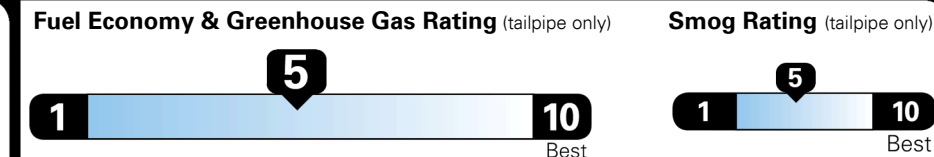

This vehicle emits 408 grams CO₂ per mile. The best emits 0 grams per mile (tailpipe only). Producing and distributing fuel also create emissions; learn more at fueleconomy.gov.

Actual results will vary for many reasons, including driving conditions and how you drive and maintain your vehicle. The average new vehicle gets 28 MPG and costs $9,750 to fuel over 5 years. Cost estimates are based on 15,000 miles per year at $ 3.60 per gallon. MPGe is miles per gasoline gallon equivalent. Vehicle emissions are a significant cause of climate change and smog.

fueleconomy.gov

Calculate personalized estimates and compare vehicles

GOVERNMENT 5-STAR SAFETY RATINGS

Overall Vehicle Score Not Rated

Based on the combined rating of frontal, side and rollover. Should ONLY be compared to other vehicles of similar size and weight.

Frontal	Driver	Not Rated
Crash	Passenger	Not Rated

Based on the risk of injury in a frontal impact. Should ONLY be compared to other vehicles of similar size and weight.

Side	Front seat	★ ★ ★ ★ ★
Crash	Rear seat	★ ★ ★ ★ ★

Star ratings based on the risk of injury in a side impact.

Rollover ★ ★ ★ ★

Star ratings based on the risk of rollover in a single-vehicle crash.

Star ratings range from 1 to 5 stars (★★★★★) with 5 being the highest.

Source: National Highway Traffic Safety Administration (NHTSA).

www.safercar.gov or 1-888-327-4236

Manufacturer's suggested retail price includes Manufacturer's recommended pre-delivery service. License and title fees, state and local taxes and other dealer installed options and accessories are not included in the manufacturer's suggested retail price.

PARTS CONTENT INFORMATION

FOR VEHICLES IN THIS CAR LINE U.S./CANADIAN PARTS CONTENT: 1 %

MAJOR SOURCES OF FOREIGN PARTS: KOREA: 95%

NOTE: PARTS CONTENT DOES NOT INCLUDE FINAL ASSEMBLY, DISTRIBUTION, OR OTHER NON-PARTS COSTS.

FOR THIS VEHICLE FINAL ASSEMBLY POINT: GWANGMYEONG, KOREA

COUNTRY OF ORIGIN

ENGINE (MOTOR): KOREA

TRANSMISSION: KOREA