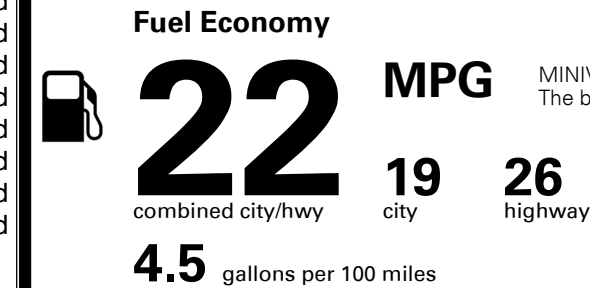

TOTAL ADDITIONAL WEIGHT: 11.4

*Additional terms and conditions apply.

**Kia Connect may be currently unavailable for Model Year 2022 and newer vehicles sold or purchased in Massachusetts; please see owners.kia.com for updates on availability.

EPA DOT Fuel Economy and Environment

Gasoline Vehicle

MINIVANS range from 20 to 48 MPG. The best vehicle rates 132 MPGe.

You spend
\$2,000
 more in fuel costs
 over 5 years
 compared to the
 average new vehicle.