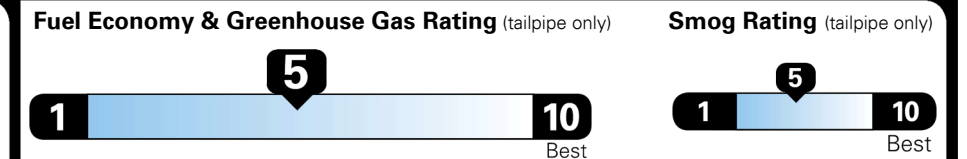

This vehicle emits 408 grams CO₂ per mile. The best emits 0 grams per mile (tailpipe only). Producing and distributing fuel also create emissions; learn more at fueleconomy.gov.

Actual results will vary for many reasons, including driving conditions and how you drive and maintain your vehicle. The average new vehicle gets 28 MPG and costs $8,000 to fuel over 5 years. Cost estimates are based on 15,000 miles per year at $ 2.95 per gallon. MPGe is miles per gasoline gallon equivalent. Vehicle emissions are a significant cause of climate change and smog.

fueleconomy.gov

Calculate personalized estimates and compare vehicles

GOVERNMENT 5-STAR SAFETY RATINGS

Overall Vehicle Score Not Rated

Based on the combined rating of frontal, side and rollover. Should ONLY be compared to other vehicles of similar size and weight.

Frontal Driver Not Rated

Crash Passenger Not Rated

Based on the risk of injury in a frontal impact. Should ONLY be compared to other vehicles of similar size and weight.

Side Front seat Not Rated

Crash Rear seat Not Rated

Star ratings based on the risk of injury in a side impact.

Rollover Not Rated

Star ratings based on the risk of rollover in a single-vehicle crash.

Star ratings range from 1 to 5 stars (★★★★★) with 5 being the highest.

Source: National Highway Traffic Safety Administration (NHTSA).

www.safercar.gov or 1-888-327-4236

Manufacturer's suggested retail price includes Manufacturer's recommended pre-delivery service. License and title fees, state and local taxes and other dealer installed options and accessories are not included in the manufacturer's suggested retail price.

PARTS CONTENT INFORMATION

FOR VEHICLES IN THIS CAR LINE U.S./CANADIAN PARTS CONTENT: 1 %

MAJOR SOURCES OF FOREIGN PARTS: KOREA: 95%

NOTE: PARTS CONTENT DOES NOT INCLUDE FINAL ASSEMBLY, DISTRIBUTION, OR OTHER NON-PARTS COSTS.

FOR THIS VEHICLE FINAL ASSEMBLY POINT: GWANGMYEONG, KOREA

COUNTRY OF ORIGIN

ENGINE (MOTOR): KOREA

TRANSMISSION: KOREA