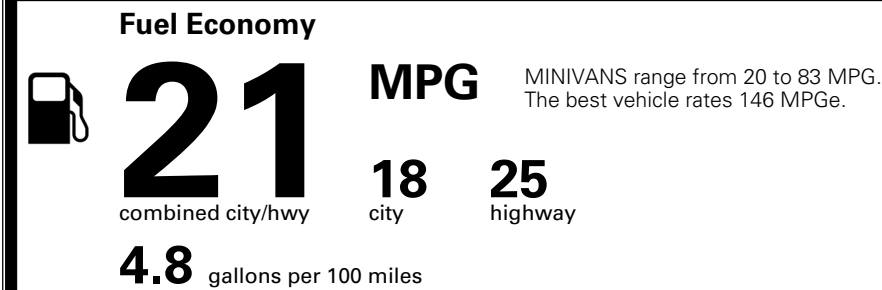

EPA DOT Fuel Economy and Environment

Gasoline Vehicle

You spend **$3,250** more in fuel costs over 5 years compared to the average new vehicle.

Annual fuel cost **$2,350**