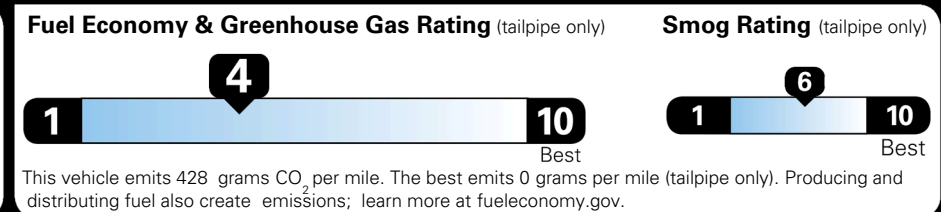

Actual results will vary for many reasons, including driving conditions and how you drive and maintain your vehicle. The average new vehicle gets 29 MPG and costs $8,500 to fuel over 5 years. Cost estimates are based on 15,000 miles per year at $ 3.30 per gallon. MPGe is miles per gasoline gallon equivalent. Vehicle emissions are a significant cause of climate change and smog.

fueleconomy.gov
Calculate personalized estimates and compare vehicles

Smartphone QR Code

GOVERNMENT 5-STAR SAFETY RATINGS

Overall Vehicle Score	Not Rated
Based on the combined rating of frontal, side and rollover. Should ONLY be compared to other vehicles of similar size and weight.	
Frontal	Driver ★ ★ ★ ★ ★
Crash	Passenger ★ ★ ★ ★
Based on the risk of injury in a frontal impact. Should ONLY be compared to other vehicles of similar size and weight.	
Side	Front seat Not Rated
Crash	Rear seat Not Rated
Star ratings based on the risk of injury in a side impact.	
Rollover	★ ★ ★ ★
Star ratings based on the risk of rollover in a single-vehicle crash.	

PARTS CONTENT INFORMATION

FOR VEHICLES IN THIS CAR LINE U.S./CANADIAN PARTS CONTENT: 2 %

MAJOR SOURCES OF FOREIGN PARTS: KOREA: 95%

NOTE: PARTS CONTENT DOES NOT INCLUDE FINAL ASSEMBLY, DISTRIBUTION, OR OTHER NON-PARTS COSTS.

FOR THIS VEHICLE FINAL ASSEMBLY POINT: GWANGMYEONG, KOREA

COUNTRY OF ORIGIN ENGINE (MOTOR): KOREA

TRANSMISSION: KOREA

*Additional terms and conditions apply.
**Kia Connect may be currently unavailable for some Model Year 2022 and newer vehicles sold or purchased in Massachusetts; please see owners.kia.com for more information.
NOTE: When you purchase this vehicle, Kia America, Inc. collects personal information you provide to the dealership. For information on our collection and use of personal information and your rights, please see our Privacy Policy on www.kia.com.

TOTAL ADDITIONAL WEIGHT: 11.4

Star ratings range from 1 to 5 stars (★★★★★) with 5 being the highest.
Source: National Highway Traffic Safety Administration (NHTSA).
www.safercar.gov or 1-888-327-4236

Manufacturer's suggested retail price includes Manufacturer's recommended pre-delivery service. License and title fees, state and local taxes and other dealer installed options and accessories are not included in the manufacturer's suggested retail price.