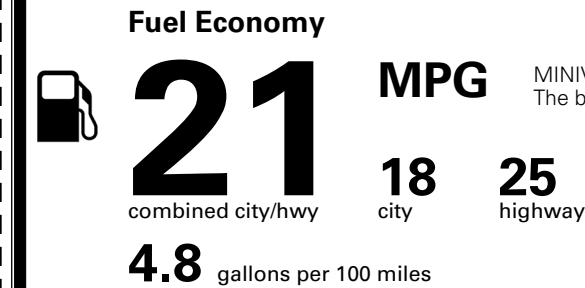

MSRP INCLUDING OPTIONS \$ 47,900.00

INLAND FREIGHT AND HANDLING \$ 1,495.00

TOTAL MANUFACTURER'S SUGGESTED RETAIL PRICE ▶ \$ 49,395.00

TOTAL ADDITIONAL WEIGHT: 10.1

EPA DOT Fuel Economy and Environment

Gasoline Vehicle