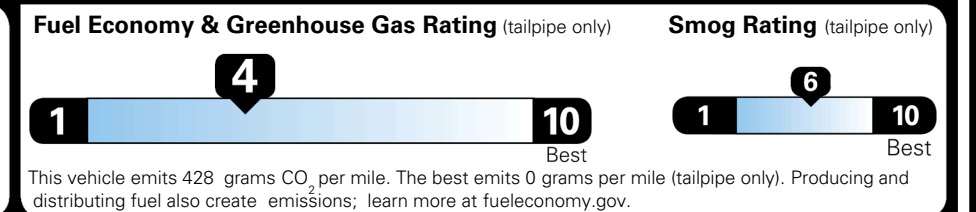

Gasoline Vehicle

You spend $3,250 more in fuel costs over 5 years compared to the average new vehicle.

Annual fuel cost $2,350