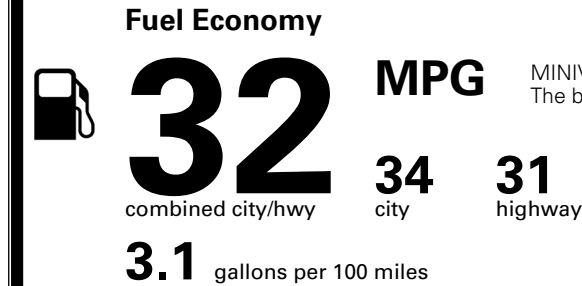

\$495.00
 Included

\$315.00

MSRP INCLUDING OPTIONS

\$ 54,300.00

INLAND FREIGHT AND HANDLING

\$ 1,545.00

TOTAL MANUFACTURER'S SUGGESTED RETAIL PRICE ▶

\$ 55,845.00

TOTAL ADDITIONAL WEIGHT: 10.1

EPA DOT Fuel Economy and Environment

Gasoline Vehicle

MINIVANS range from 20 to 83 MPG.
 The best vehicle rates 146 MPGe.

You save
\$750
 in fuel costs
 over 5 years
 compared to the
 average new vehicle.