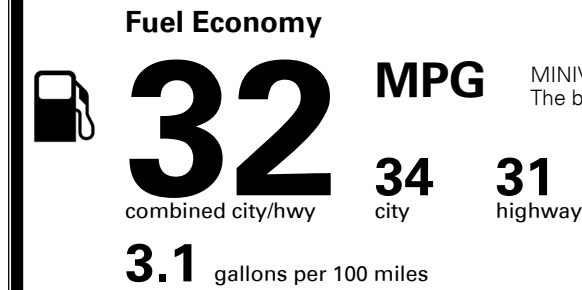

\$495.00
 \$2,500.00
 Included
 \$315.00

MSRP INCLUDING OPTIONS

\$ 56,400.00

INLAND FREIGHT AND HANDLING

\$ 1,495.00

TOTAL MANUFACTURER'S SUGGESTED RETAIL PRICE ▶

\$ 57,895.00

TOTAL ADDITIONAL WEIGHT: 10.1

EPA DOT Fuel Economy and Environment

Gasoline Vehicle

MINIVANS range from 20 to 83 MPG. The best vehicle rates 146 MPGe.

You save \$750
 in fuel costs over 5 years compared to the average new vehicle.

Annual fuel cost
\$1,550