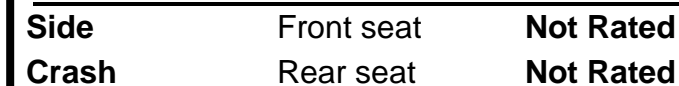

Star ratings based on the risk of injury in a side impact.