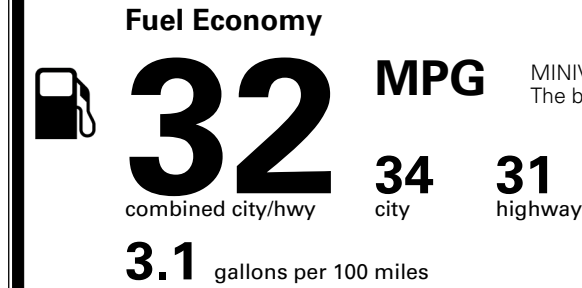

\$495.00
 \$400.00
 \$285.00
 \$160.00

MSRP INCLUDING OPTIONS

\$ 54,830.00

INLAND FREIGHT AND HANDLING

\$ 1,545.00

TOTAL MANUFACTURER'S SUGGESTED RETAIL PRICE ▶

\$ 56,375.00

TOTAL ADDITIONAL WEIGHT: 19.8

EPA DOT Fuel Economy and Environment

Gasoline Vehicle

MINIVANS range from 20 to 83 MPG. The best vehicle rates 146 MPGe.

You save \$750
 in fuel costs over 5 years compared to the average new vehicle.

Annual fuel cost
\$1,550