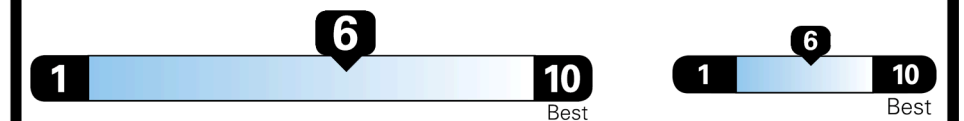

This vehicle emits 275 grams CO₂ per mile. The best emits 0 grams per mile (tailpipe only). Producing and distributing fuel also create emissions; learn more at fueleconomy.gov.

Actual results will vary for many reasons, including driving conditions and how you drive and maintain your vehicle. The average new vehicle gets 29 MPG and costs $8,500 to fuel over 5 years. Cost estimates are based on 15,000 miles per year at $ 3.30 per gallon. MPGe is miles per gasoline gallon equivalent. Vehicle emissions are a significant cause of climate change and smog.

fueleconomy.gov

Calculate personalized estimates and compare vehicles

GOVERNMENT 5-STAR SAFETY RATINGS

PARTS CONTENT INFORMATION

Overall Vehicle Score Not Rated

Based on the combined rating of frontal, side and rollover. Should ONLY be compared to other vehicles of similar size and weight.

Frontal Driver ★ ★ ★ ★ ★

Crash Passenger ★ ★ ★ ★

Based on the risk of injury in a frontal impact. Should ONLY be compared to other vehicles of similar size and weight.

Side Front seat Not Rated

Crash Rear seat Not Rated

Star ratings based on the risk of injury in a side impact.

Rollover ★ ★ ★ ★

Star ratings based on the risk of rollover in a single-vehicle crash.

Star ratings range from 1 to 5 stars (★★★★★) with 5 being the highest.

Source: National Highway Traffic Safety Administration (NHTSA).

www.safercar.gov or 1-888-327-4236

Manufacturer's suggested retail price includes Manufacturer's recommended pre-delivery service. License and title fees, state and local taxes and other dealer installed options and accessories are not included in the manufacturer's suggested retail price.

FOR VEHICLES IN THIS CAR LINE U.S./CANADIAN PARTS CONTENT: 2 %

MAJOR SOURCES OF FOREIGN PARTS: KOREA: 90%

NOTE: PARTS CONTENT DOES NOT INCLUDE FINAL ASSEMBLY, DISTRIBUTION, OR OTHER NON-PARTS COSTS.

FOR THIS VEHICLE FINAL ASSEMBLY POINT: GWANGMYEONG, KOREA

COUNTRY OF ORIGIN

ENGINE (MOTOR): KOREA

TRANSMISSION: KOREA