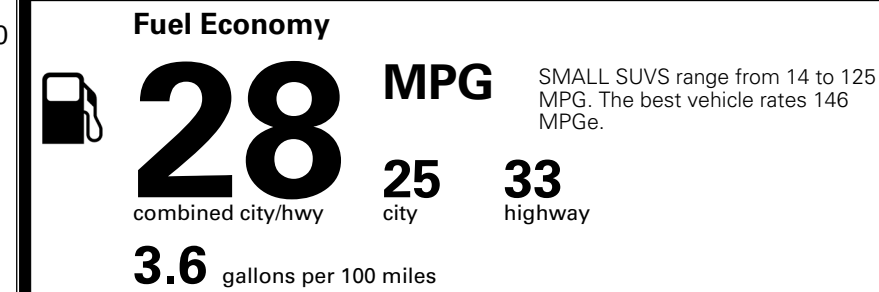

MSRP INCLUDING OPTIONS \$ 29,010.00

INLAND FREIGHT AND HANDLING \$ 1,495.00

TOTAL MANUFACTURER'S SUGGESTED RETAIL PRICE ▶ \$ 30,505.00

TOTAL ADDITIONAL WEIGHT: 4.4

*Additional terms and conditions apply.
 **Kia Connect may be currently unavailable for some Model Year 2022 and newer vehicles sold or purchased in Massachusetts; please see owners.kia.com for more information.
 NOTE: When you purchase this vehicle, Kia America, Inc. collects personal information you provide to the dealership. For information on our collection and use of personal information and your rights, please see our Privacy Policy on www.kia.com.

EPA DOT Fuel Economy and Environment

Gasoline Vehicle

You spend \$250 more in fuel costs over 5 years
 compared to the average new vehicle.

Annual fuel cost \$1,750

Actual results will vary for many reasons, including driving conditions and how you drive and maintain your vehicle. The average new vehicle gets 29 MPG and costs \$8,500 to fuel over 5 years. Cost estimates are based on 15,000 miles per year at \$ 3.30 per gallon. MPGe is miles per gasoline gallon equivalent. Vehicle emissions are a significant cause of climate change and smog.