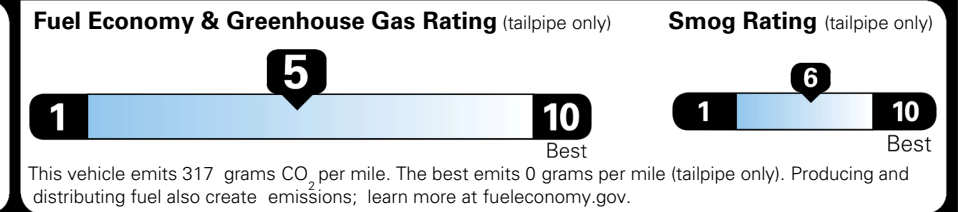

MSRP INCLUDING OPTIONS \$ 29,010.00

INLAND FREIGHT AND HANDLING \$ 1,495.00

TOTAL MANUFACTURER'S SUGGESTED RETAIL PRICE ▶ \$ 30,505.00

TOTAL ADDITIONAL WEIGHT: 4.4

*Additional terms and conditions apply.
 **Kia Connect may be currently unavailable for some Model Year 2022 and newer vehicles sold or purchased in Massachusetts; please see owners.kia.com for more information.
 NOTE: When you purchase this vehicle, Kia America, Inc. collects personal information you provide to the dealership. For information on our collection and use of personal information and your rights, please see our Privacy Policy on www.kia.com.

EPA DOT Fuel Economy and Environment

Gasoline Vehicle

You spend \$250 more in fuel costs over 5 years
 compared to the average new vehicle.

Annual fuel cost \$1,750

Actual results will vary for many reasons, including driving conditions and how you drive and maintain your vehicle. The average new vehicle gets 29 MPG and costs \$8,500 to fuel over 5 years. Cost estimates are based on 15,000 miles per year at \$ 3.30 per gallon. MPGe is miles per gasoline gallon equivalent. Vehicle emissions are a significant cause of climate change and smog.