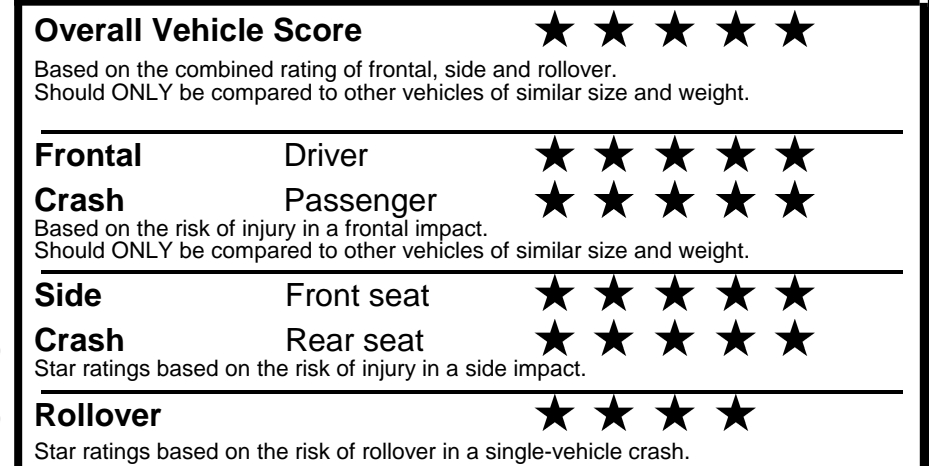

fueleconomy.gov
 Calculate personalized estimates and compare vehicles

Smartphone QR Code

GOVERNMENT 5-STAR SAFETY RATINGS

PARTS CONTENT INFORMATION

FOR VEHICLES IN THIS CAR LINE U.S./CANADIAN PARTS CONTENT: 0 %