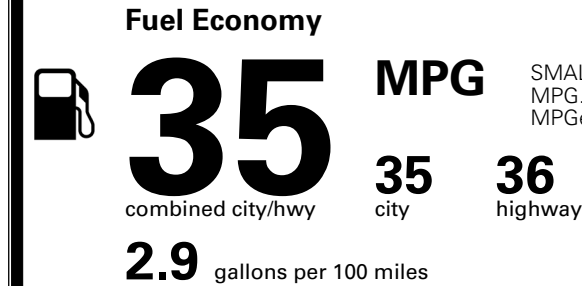

\$1,000.00

\$220.00

MSRP INCLUDING OPTIONS

\$ 35,010.00

INLAND FREIGHT AND HANDLING

\$ 1,495.00

TOTAL MANUFACTURER'S SUGGESTED RETAIL PRICE ▶

\$ 36,505.00

TOTAL ADDITIONAL WEIGHT: 4.4

EPA DOT Fuel Economy and Environment

Gasoline Vehicle

SMALL SUVs range from 14 to 125 MPG. The best vehicle rates 146 MPGe.

You save
\$1,500
 in fuel costs
 over 5 years
 compared to the
 average new vehicle.