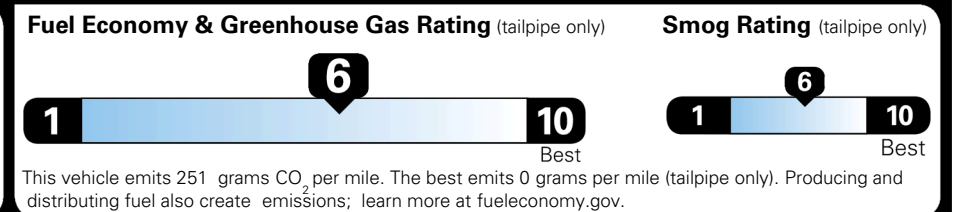

\$ 35,365.00

\$ 1,495.00

\$ 36,860.00

TOTAL ADDITIONAL WEIGHT: 7.9

EPA DOT Fuel Economy and Environment

Gasoline Vehicle

You save \$1,500
 in fuel costs over 5 years compared to the average new vehicle.

Annual fuel cost \$1,400