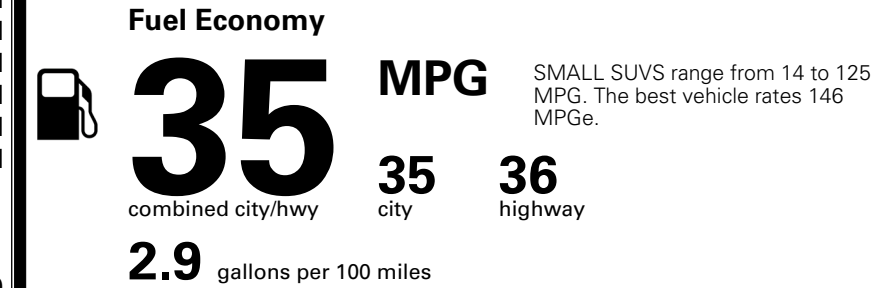

\$ 35,365.00

\$ 1,495.00

\$ 36,860.00

TOTAL ADDITIONAL WEIGHT: 7.9

EPA DOT Fuel Economy and Environment

Gasoline Vehicle

You save \$1,500
 in fuel costs over 5 years compared to the average new vehicle.

Annual fuel cost \$1,400