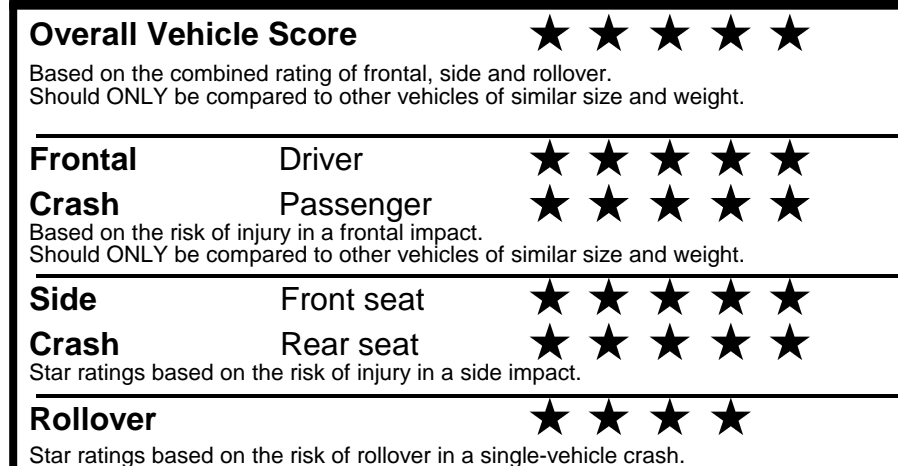

GOVERNMENT 5-STAR SAFETY RATINGS

PARTS CONTENT INFORMATION

FOR VEHICLES IN THIS CAR LINE U.S./CANADIAN PARTS CONTENT: 1 %

MAJOR SOURCES OF FOREIGN PARTS: KOREA: 90%

NOTE: PARTS CONTENT DOES NOT INCLUDE FINAL ASSEMBLY, DISTRIBUTION, OR OTHER NON-PARTS COSTS.

Star ratings range from 1 to 5 stars (★★★★★) with 5 being the highest.
Source: National Highway Traffic Safety Administration (NHTSA).
www.safercar.gov or 1-888-327-4236

FOR THIS VEHICLE FINAL ASSEMBLY POINT: GWANGJU, KOREA

COUNTRY OF ORIGIN ENGINE (MOTOR): KOREA
TRANSMISSION: KOREA

Manufacturer's suggested retail price includes Manufacturer's recommended pre-delivery service. License and title fees, state and local taxes and other dealer installed options and accessories are not included in the manufacturer's suggested retail price.