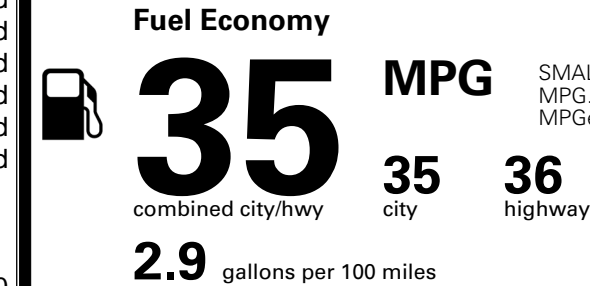

\$495.00
 \$1,000.00

\$220.00
 \$45.00

MSRP INCLUDING OPTIONS

\$ 35,550.00

INLAND FREIGHT AND HANDLING

\$ 1,495.00

TOTAL MANUFACTURER'S SUGGESTED RETAIL PRICE ▶

\$ 37,045.00

TOTAL ADDITIONAL WEIGHT: 5.2

EPA DOT Fuel Economy and Environment

Gasoline Vehicle

SMALL SUVs range from 14 to 138 MPG. The best vehicle rates 146 MPGe.

You save
\$1,500
 in fuel costs
 over 5 years
 compared to the
 average new vehicle.