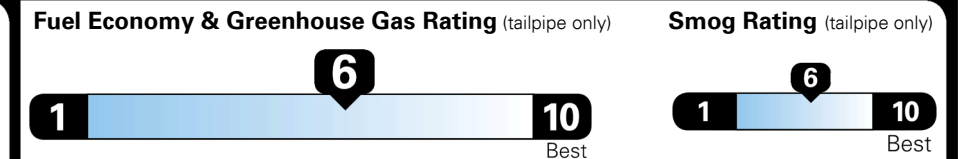

This vehicle emits 251 grams CO₂ per mile. The best emits 0 grams per mile (tailpipe only). Producing and distributing fuel also create emissions; learn more at fueleconomy.gov.

Actual results will vary for many reasons, including driving conditions and how you drive and maintain your vehicle. The average new vehicle gets 29 MPG and costs $8,500 to fuel over 5 years. Cost estimates are based on 15,000 miles per year at $ 3.30 per gallon. MPGe is miles per gasoline gallon equivalent. Vehicle emissions are a significant cause of climate change and smog.

fueleconomy.gov

Calculate personalized estimates and compare vehicles

GOVERNMENT 5-STAR SAFETY RATINGS

PARTS CONTENT INFORMATION

Overall Vehicle Score ★ ★ ★ ★ ★

Based on the combined rating of frontal, side and rollover. Should ONLY be compared to other vehicles of similar size and weight.

Frontal Driver ★ ★ ★ ★ ★
Crash Passenger ★ ★ ★ ★ ★

Based on the risk of injury in a frontal impact. Should ONLY be compared to other vehicles of similar size and weight.

Side Front seat ★ ★ ★ ★ ★
Crash Rear seat ★ ★ ★ ★ ★

Star ratings based on the risk of injury in a side impact.

Rollover ★ ★ ★ ★ ★

Star ratings based on the risk of rollover in a single-vehicle crash.

Star ratings range from 1 to 5 stars (★★★★★) with 5 being the highest.

Source: National Highway Traffic Safety Administration (NHTSA).

www.safercar.gov or 1-888-327-4236

Manufacturer's suggested retail price includes Manufacturer's recommended pre-delivery service. License and title fees, state and local taxes and other dealer installed options and accessories are not included in the manufacturer's suggested retail price.

FOR VEHICLES IN THIS CAR LINE U.S./CANADIAN PARTS CONTENT: 1 %

MAJOR SOURCES OF FOREIGN PARTS: KOREA: 90%

NOTE: PARTS CONTENT DOES NOT INCLUDE FINAL ASSEMBLY, DISTRIBUTION, OR OTHER NON-PARTS COSTS.

FOR THIS VEHICLE FINAL ASSEMBLY POINT: GWANGJU, KOREA

COUNTRY OF ORIGIN

ENGINE (MOTOR): KOREA

TRANSMISSION: KOREA